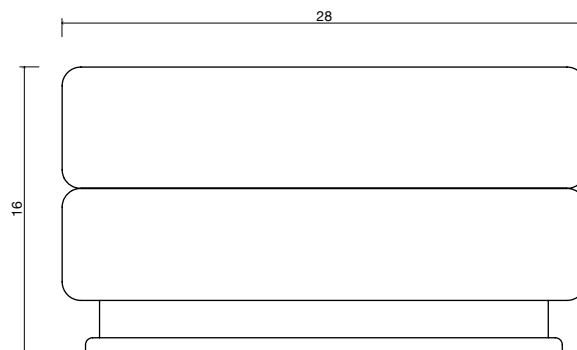

Specification Drawing

STAHLANDBAND.COM
INFO@STAHLANDBAND.COM
424.228.4134