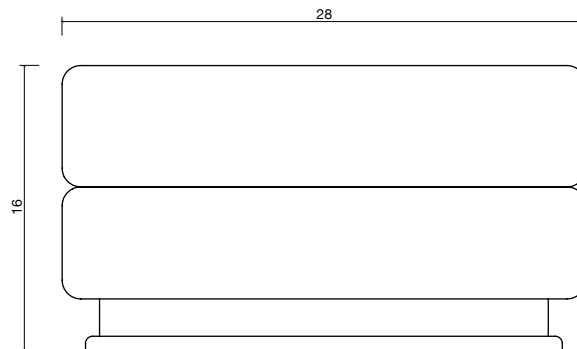

STAHLANDBAND.COM
INFO@STAHLANDBAND.COM
424.228.4134