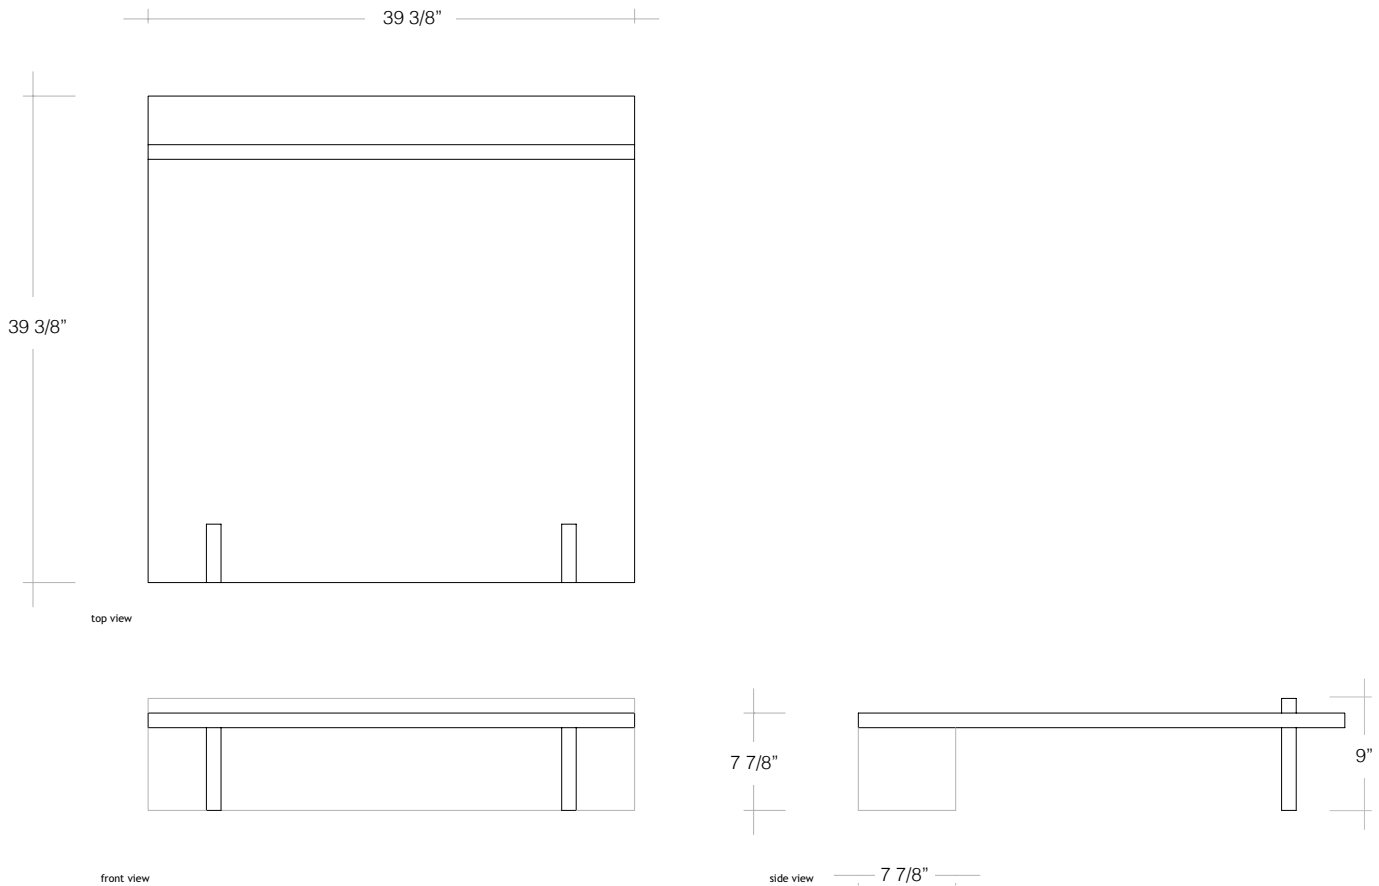

STAHL+BAND

Specification Drawing

Care Recommendations Keep in mind that solid wood expands and contracts due to humidity and temperature changes. All the work has been done to prevent these movements or allow them to happen without any damage or design appearance change. Cracks and small wood imperfections are part of our work and enhance the beauty of each crafted piece.

Exposure to excessive and direct sunlight is not recommended as it can lead to stains on the surface. Please variate placement of objects to avoid staining or color differences and make sure the piece is steadily placed to avoid tipping or any instability

Use a damp cloth to clean your piece regularly. Do not let water or spills sit on wooden surfaces for too long. Do not drag objects on the surface, as it can lead to scratches and loss of protection. Use heat and water-resistant coasters for hot cups and plates. Hot items can draw moisture from within the timber to create a cloudy ring. Do not position furniture close, over or under heating vents, fireplaces, or too close to electrical appliances.