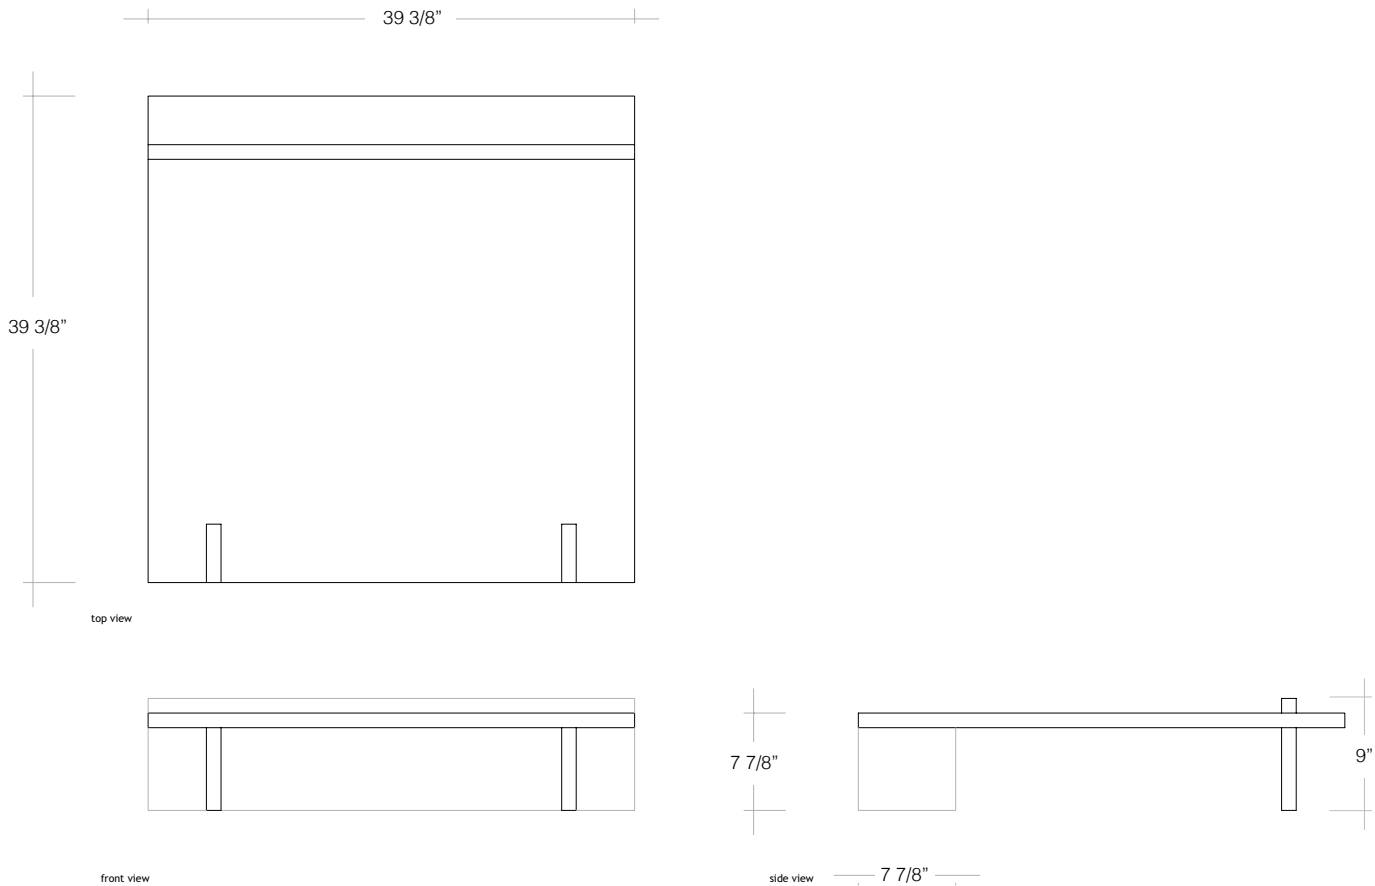

STAHL+BAND

Specification Drawing

Care Recommendations Keep in mind that solid wood expands and contracts due to humidity and temperature changes. All the work has been done to prevent these movements or allow them to happen without any damage or design appearance change. Cracks and small wood imperfections are part of our work and enhance the beauty of each crafted piece.

Exposure to excessive and direct sunlight is not recommended as it can lead to stains on the surface. Please variate placement of objects to avoid staining or color differences and make sure the piece is steadily placed to avoid tipping or any instability

Use a damp cloth to clean your piece regularly. Do not let water or spills sit on wooden surfaces for too long. Do not drag objects on the surface, as it can lead to scratches and loss of protection. Use heat and water-resistant coasters for hot cups and plates. Hot items can draw moisture from within the timber to create a cloudy ring. Do not position furniture close, over or under heating vents, fireplaces, or too close to electrical appliances.