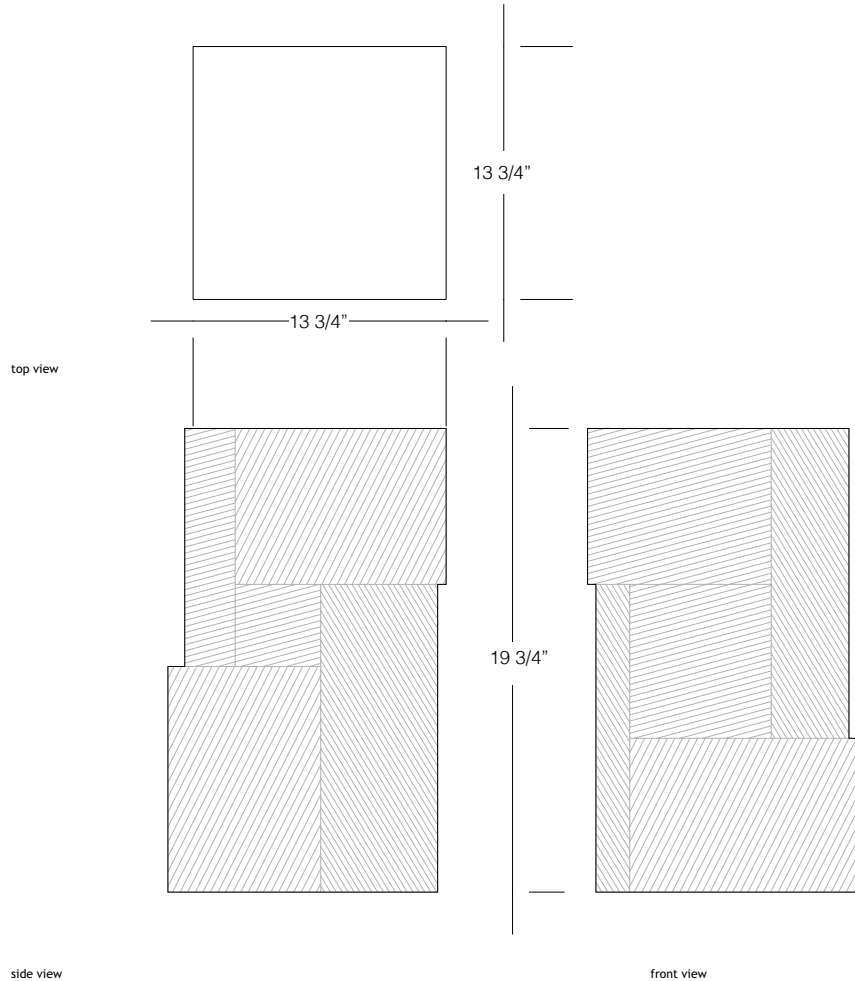

STAHL+BAND

Specification Drawing

Care Recommendations Keep in mind that solid wood expands and contracts due to humidity and temperature changes. All the work has been done to prevent these movements or allow them to happen without any damage or design appearance change. Cracks and small wood imperfections are part of our work and enhance the beauty of each crafted piece.

Exposure to excessive and direct sunlight is not recommended as it can lead to stains on the surface. Please variate placement of objects to avoid staining or color differences and make sure the piece is steadily placed to avoid tipping or any instability

Use a damp cloth to clean your piece regularly. Do not let water or spills sit on wooden surfaces for too long. Do not drag objects on the surface, as it can lead to scratches and loss of protection. Use heat and water-resistant coasters for hot cups and plates. Hot items can draw moisture from within the timber to create a cloudy ring. Do not position furniture close, over or under heating vents, fireplaces, or too close to electrical appliances.