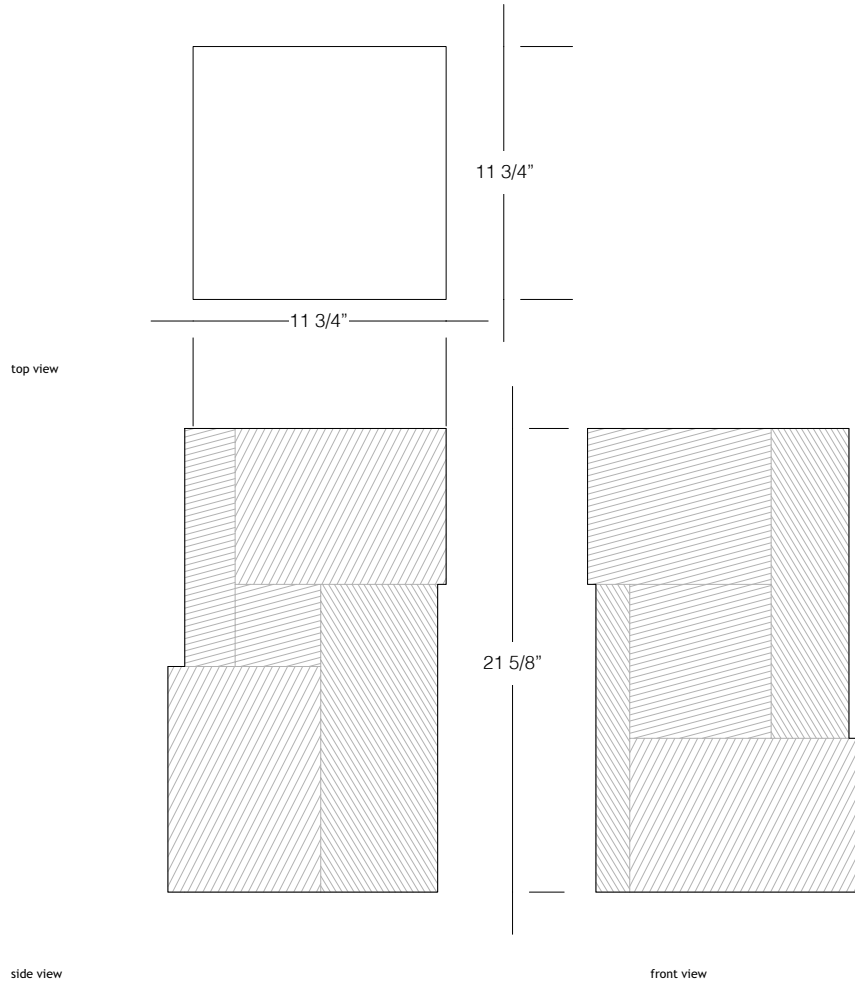

STAHL+BAND

Specification Drawing

Care Recommendations Keep in mind that solid wood expands and contracts due to humidity and temperature changes. All the work has been done to prevent these movements or allow them to happen without any damage or design appearance change. Cracks and small wood imperfections are part of our work and enhance the beauty of each crafted piece.

Exposure to excessive and direct sunlight is not recommended as it can lead to stains on the surface. Please variate placement of objects to avoid staining or color differences and make sure the piece is steadily placed to avoid tipping or any instability

Use a damp cloth to clean your piece regularly. Do not let water or spills sit on wooden surfaces for too long. Do not drag objects on the surface, as it can lead to scratches and loss of protection. Use heat and water-resistant coasters for hot cups and plates. Hot items can draw moisture from within the timber to create a cloudy ring. Do not position furniture close, over or under heating vents, fireplaces, or too close to electrical appliances.