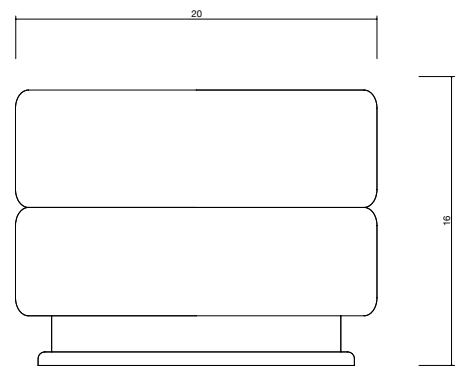

## TATTOO MAAS SWIVEL OTTOMAN

Standard Dimensions

20" Ø x 16"H

List Price

Contact for price

Specification Drawing

STAHLANDBAND.COM  
INFO@STAHLANDBAND.COM  
424.228.4134