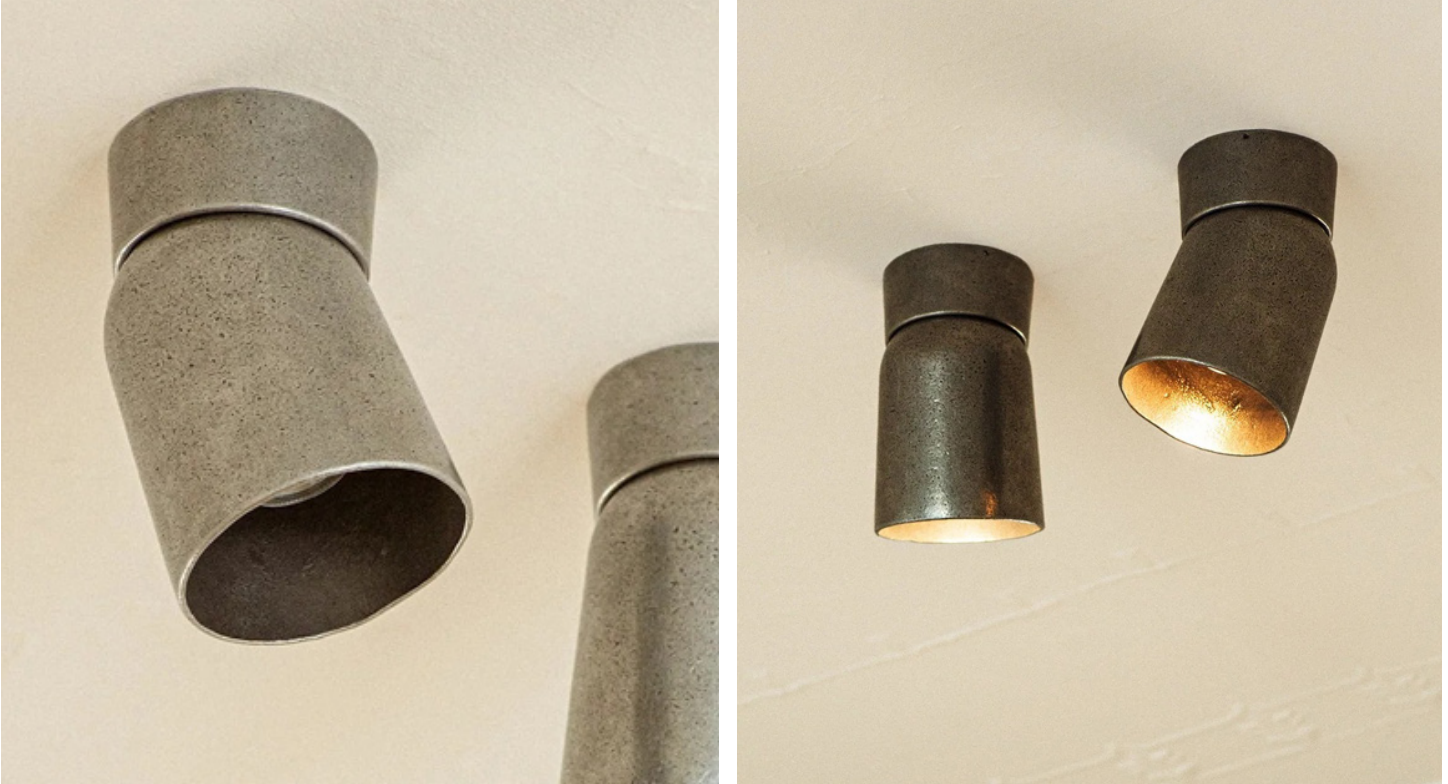

# STAHL+BAND

Spot Light Ceiling Mount shown in Aluminum (Left), Blackened (Right). *Designed by Henry Wilson.*

## SPOT LIGHT CEILING MOUNT

---

### Standard Dimensions

Overall: 5.16" DIA x 8.1" H  
Canopy: 4.6" DIA x 2.3" H  
Weight: 13.4 lbs (Bronze | Blackened)  
Weight: 3.3 lbs (Aluminum)

---

### Materials

Aluminum, Blackened, Bronze.

---