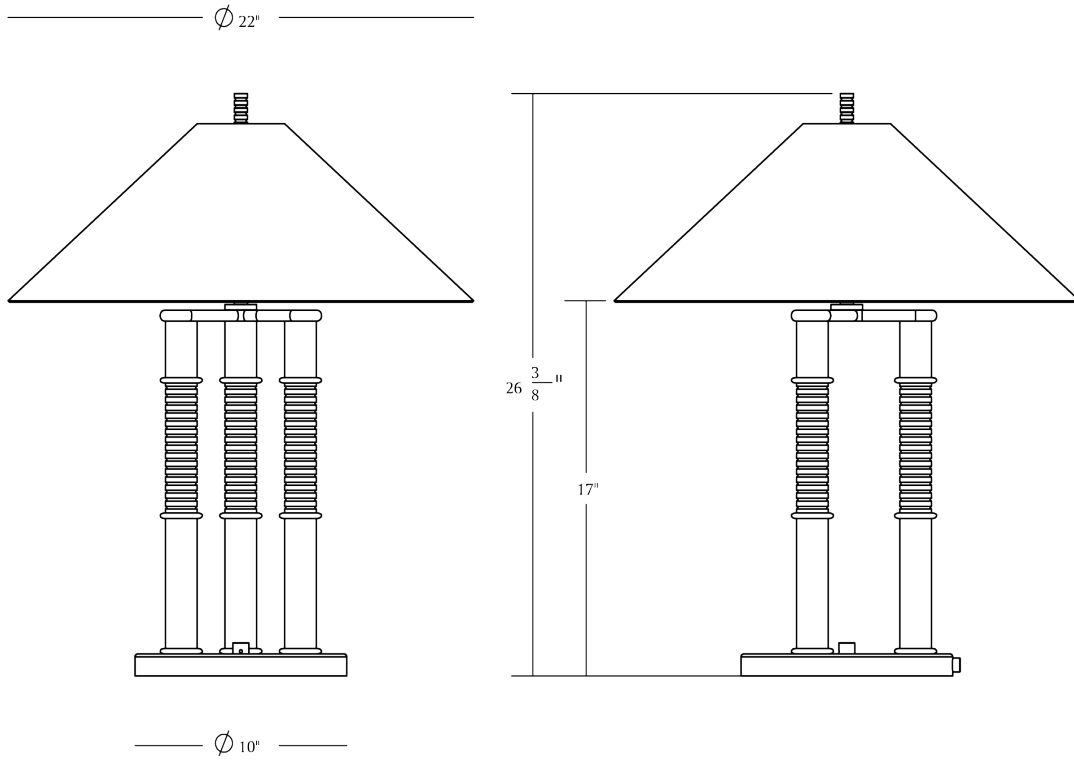

STAHL+BAND

Plateau III.T Table Lamp shown in Black Linen and Aged Brass (Left), Black Linen and Blackened Brass (Right). *Designed by Materia Designs.*

PLATEAU III.T TABLE LAMP

Standard Dimensions

Overall: 22" DIA x 26 3/8" H
 Shade: 22" DIA x 8 1/2" H
 Base: 10" DIA x 1" H

Lamping Details

1x A19 E26 Base 11w (75w Equivalent)
 10' Black Cord; On-Base Dimmer
 UL Listed

2700k Dimmable Led (Not Included)
 120V; 240V (Available by Custom Order)

Available Shade Finishes

*Ivory Linen w/
Gold Pony Interior*

List Price *

Contact For Pricing.

** List pricing is subject to change and does not include shipping.*

STAHL+BAND

Specification Drawing

FRONT

SIDE