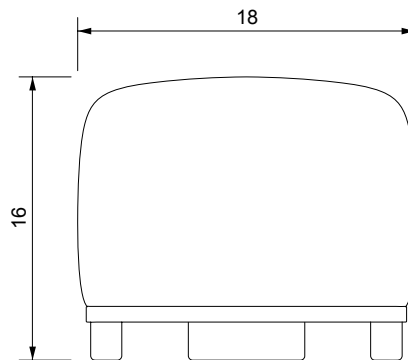

STAHLANDBAND.COM
INFO@STAHLANDBAND.COM
424.228.4134