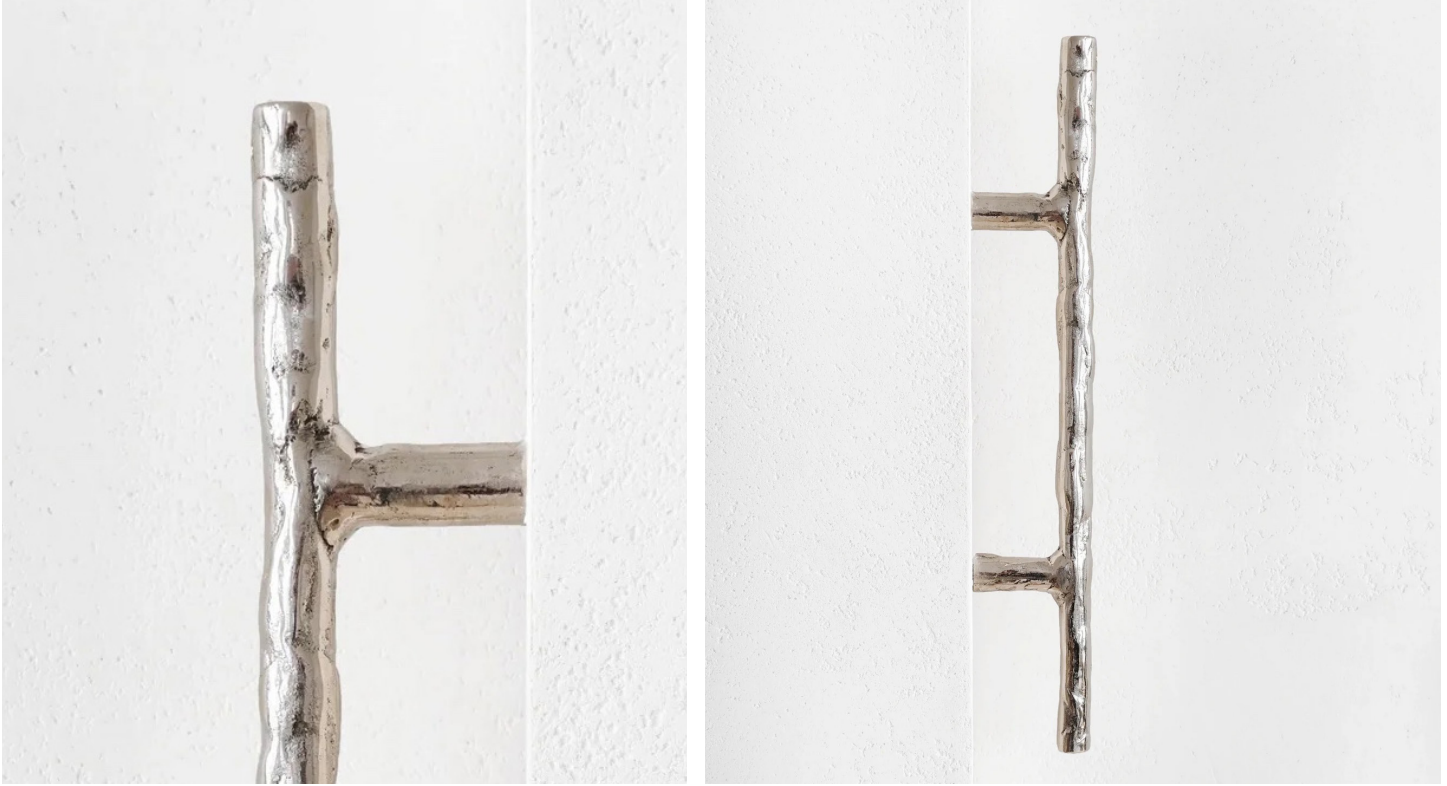

STAHL+BAND

Tavit Handle shown in Chrome Plated Brass. *Designed by Florence Louisy for Acquo.*

TAVIT HANDLE

Standard Dimensions	Overall: 12 5/8" L x 2 1/8" W x 3/4" H	<i>* Limited Edition.</i>
Materials	Chrome Plated Brass	
Available Finishes	 <i>Chrome Plated Brass</i>	
List Price *	\$160	<i>* List pricing is subject to change and does not include shipping.</i>