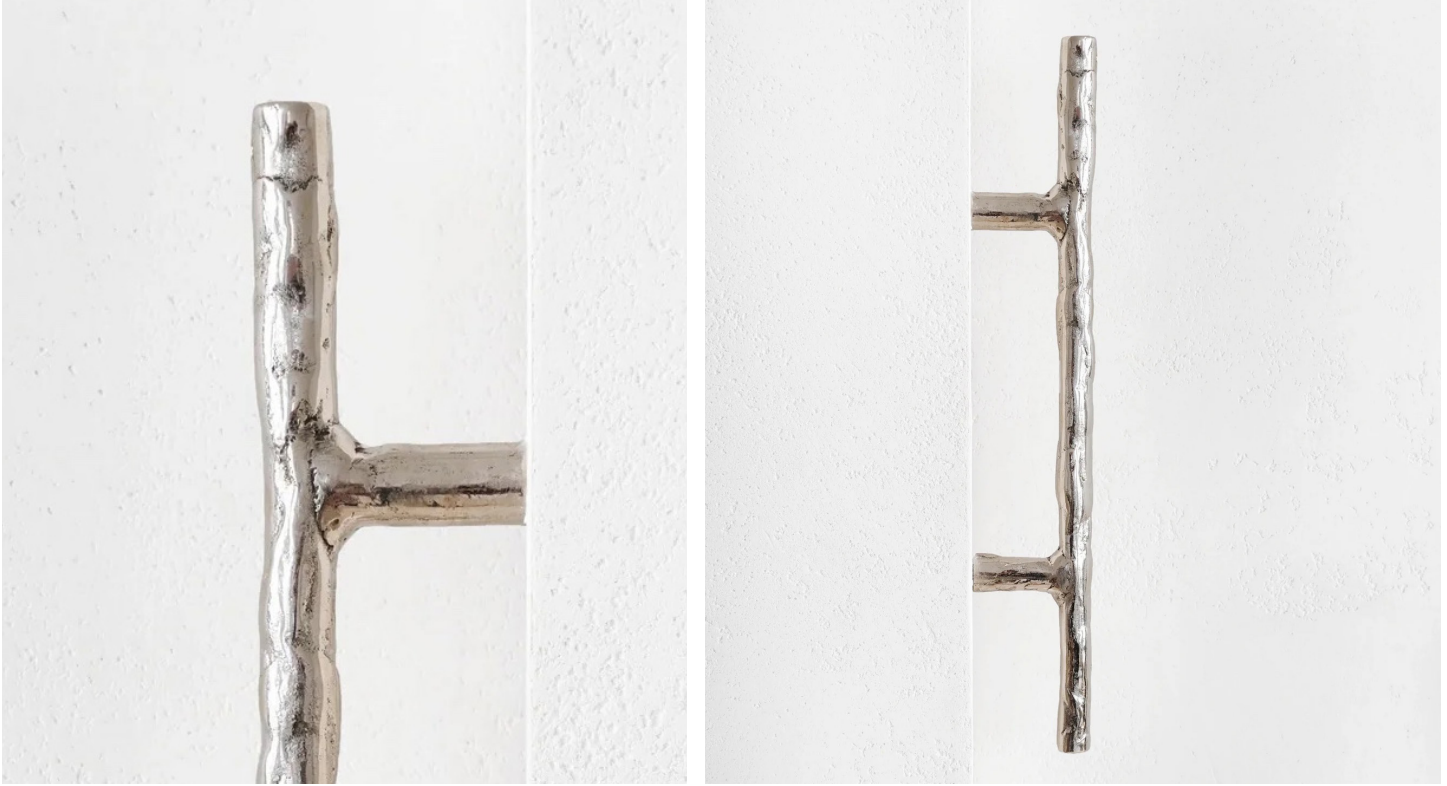

# STAHL+BAND

Tavit Handle shown in Chrome Plated Brass. *Designed by Florence Louisy for Aequo.*

## TAVIT HANDLE

Standard Dimensions	Overall: 12 5/8" L x 2 1/8" W x 3/4" H	<i>* Limited Edition.</i>
Materials	Chrome Plated Brass	
Available Finishes	 Chrome Plated Brass	
List Price *	\$120	<i>* List pricing is subject to change and does not include shipping.</i>