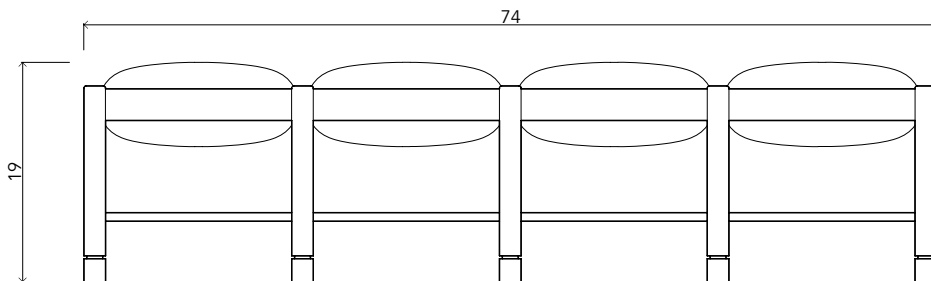

STAHLANDBAND.COM
INFO@STAHLANDBAND.COM
424.228.4134