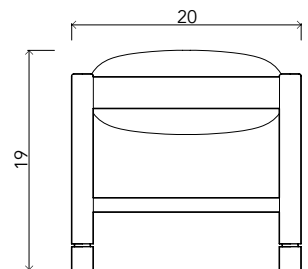

STAHL+BAND

Dubel Quad Bench shown in Custom Cedar and Rosemary Hallgarten Mohair in Creme Brulee.

DUBEL QUAD BENCH

Standard Dimensions

Overall: 74" L x 20" W x 19" H

COM

4 yards

** Minimum 54" plain goods, non-repeating pattern.
COL pricing please inquire.

Tier 2 – \$7,400

** List pricing is subject to change and does not include shipping.*

Specification Drawing

STAHLANDBAND.COM
INFO@STAHLANDBAND.COM
424.228.4134