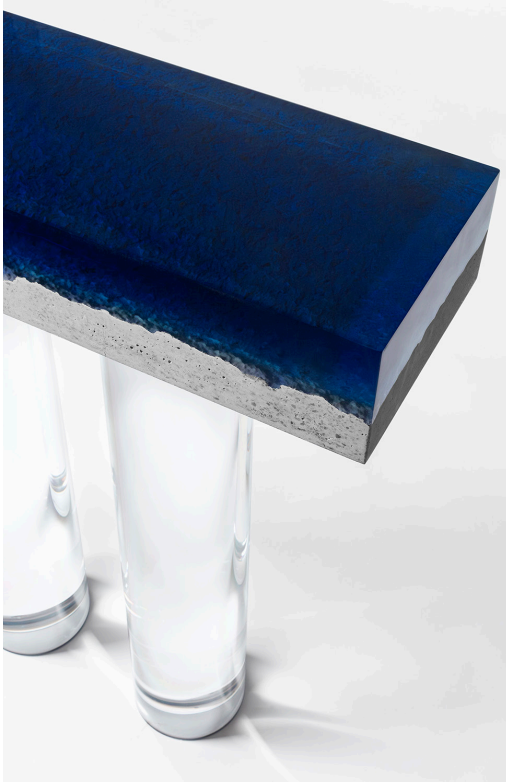

STAHL+BAND

stahlandband.com

info@stahlandband.com

424.228.4134

Baia Console shown in Blue Sapphire.

BAIA CONSOLE

Dimensions

39 1/2" W x 9 3/4" D x 33 3/4" H

Materials

Resin & Concrete

Available Resin Finishes

** More Colors Available upon request*

Other Finishes

Concrete

List Price

Contact for Pricing