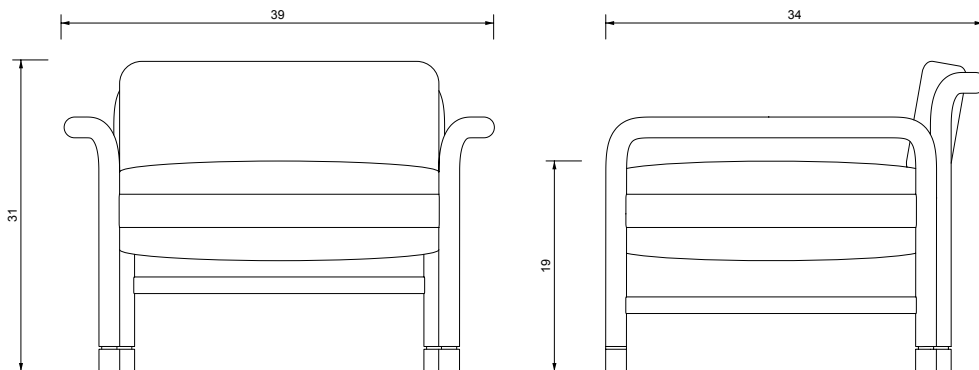

Specification Drawing

STAHLANDBAND.COM
INFO@STAHLANDBAND.COM
424.228.4134