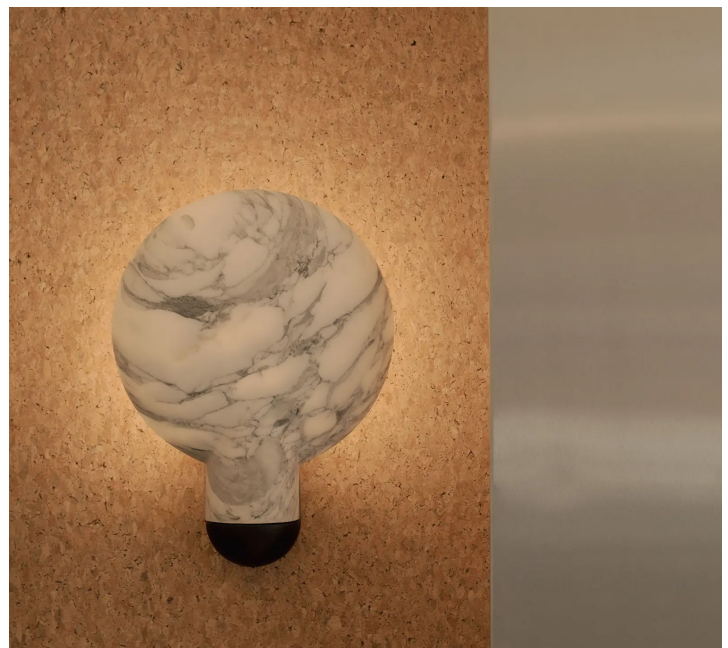

# STAHL+BAND

stahlandband.com

info@stahlandband.com

424.228.4134

Surface Wall Sconce shown in White Onyx & Blackened (L) and Arabescato & Blackened (R)

## SURFACE WALL SCONCE

Standard Dimensions

11.8" W × 4.3" D × 15" H

Details

US/ JPN

*\* Hardwired lamps must be installed by a professional.*

Lightbulb type: 9 WLED max (not included)

Fitting Description: Edison (DIA 26mm- E26-27)

Fitting Description: Bayonet (DIA 22mm- B22)

Suggested Lumen rating: 250LM

Wattage: 3.3 Equiv 25W Incandescent.

Kelvin Rating: 2700k Warm White.

Voltage: 230-240v / 50-60hz

Dimmability: No

Available Metal Finishes