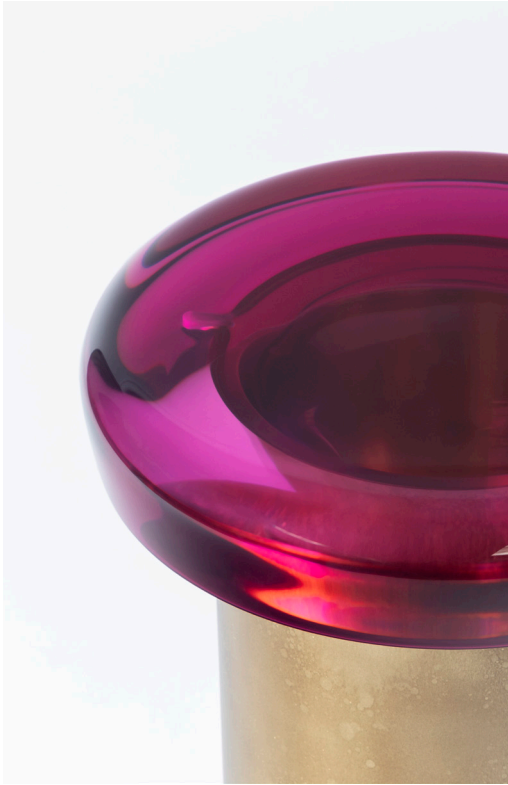

# STAHL+BAND

stahlandband.com

info@stahlandband.com

424.228.4134

*Jade Stool shown in Fuchsia.*

## JADE STOOL

Dimensions

15 3/4" DIA x 18" H

Materials

Resin and Brass

Available Top Finishes

*\* More Colors Available upon request*

Available Body Finishes