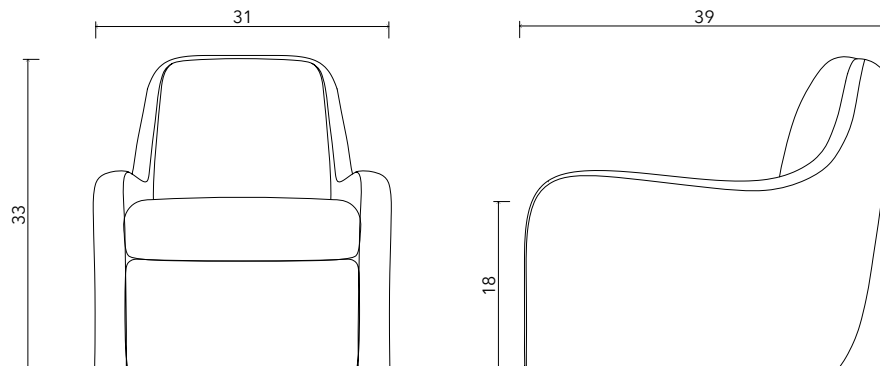

STAHL+BAND

stahlandband.com

info@stahlandband.com

424.228.4134

JAKE LOUNGE CHAIR

Standard Dimensions

Overall: 31" W x 39" D x 33" H
Seat Height: 18"

COM

10.5 yards

** Minimum 54" plain goods, non-repeating pattern.
* COL pricing please inquire.*

Available Wood Finishes

White Oak
T1

Walnut
T1

** Additional S+B Wood Finishes available upon request.
** Refer to S+B Material Guide for additional Finishes.*

List Price *

$7,700

* List pricing is subject to change and does not include shipping

Specification Drawing