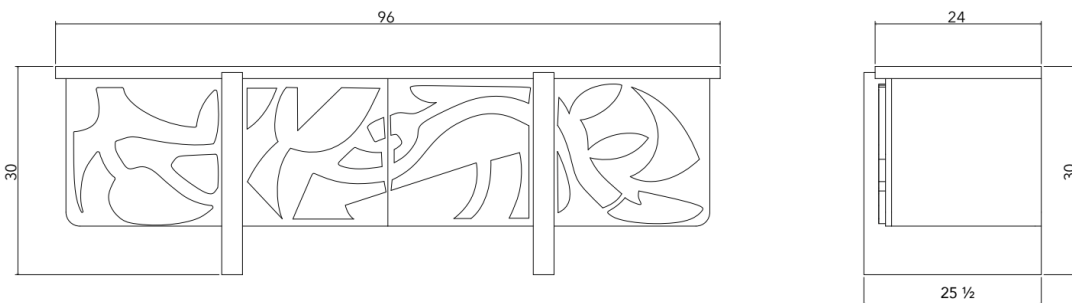

stahlandband.com
info@stahlandband.com
424.228.4134