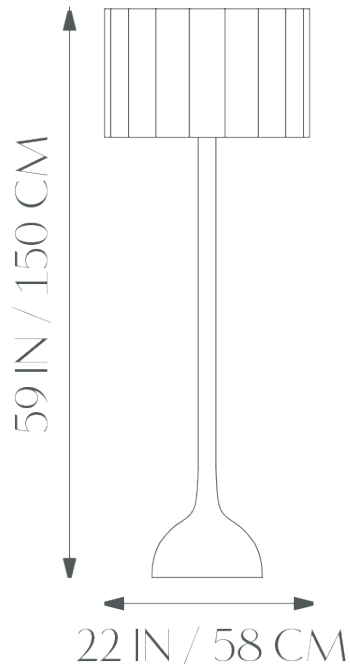

STAHL+BAND

Specification Drawing

Pata De Elefante –Large