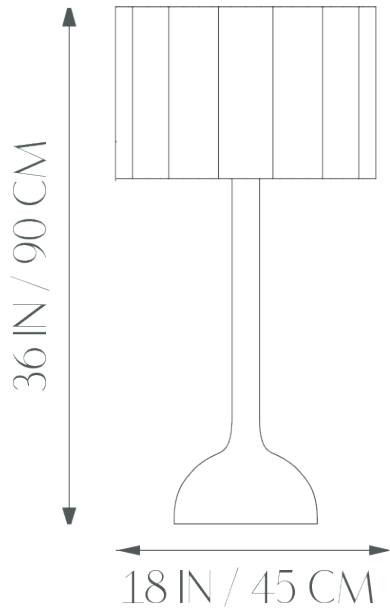

Pata De Elefante –Medium