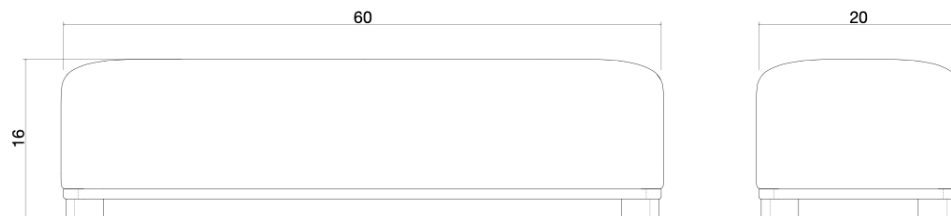

stahlandband.com
info@stahlandband.com
424.228.4134