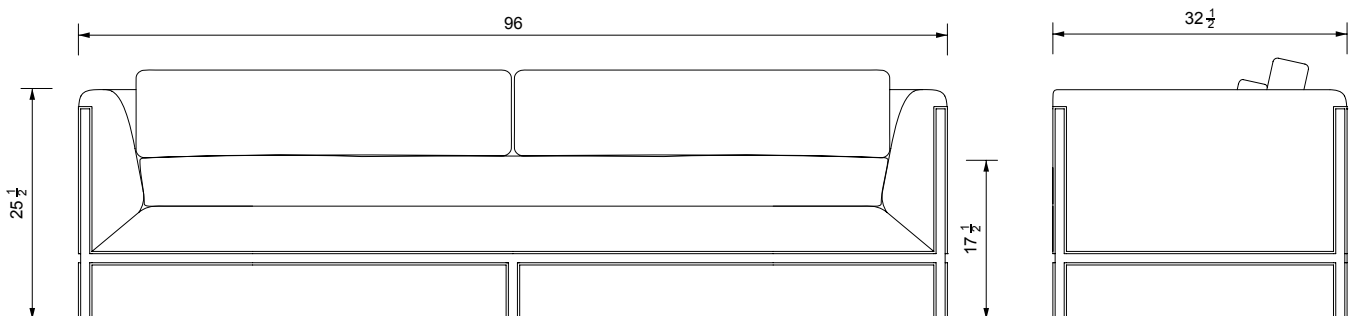

Specification Drawing

STAHLANDBAND.COM
INFO@STAHLANDBAND.COM
424.228.4134