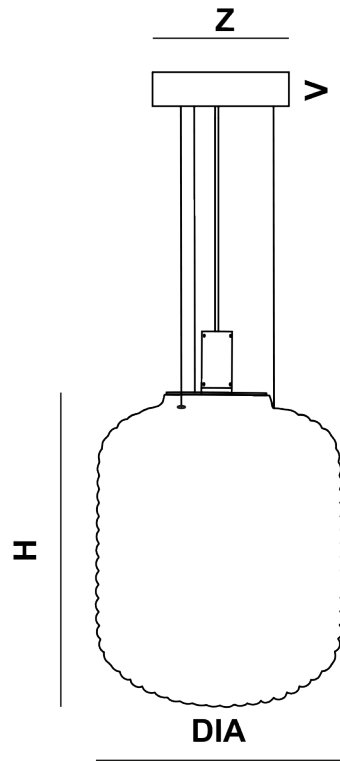

STAHL+BAND

Hidden Light Pendant shown in Clear.

HIDDEN LIGHT PENDANT

Standard Dimensions

Pendant: 14 3/16" DIA x 17 11/16" H

Weight: 33 lbs

Canopy: 8" DIA

Cord Length: 78 3/4"

Materials

Hand blown glass, brass.

Handmade glass may contain bubbles and shades may vary due to the manufacturing process.

Details

Lamping: E26, max. 25W | 2700K | 120V | 60Hz | 25W

Bulbs Included: Yes

Dimmable: Yes

UL Listed: Yes

Cord: Black textile cord

List Price *

Upon Request

STAHL+BAND

Specification Drawing

Pendant

Name	Dia (mm/inch)	H / +L (mm/inch)	Z (mm/inch)	V (mm/inch)
pendant	360/1' - 2 3/16"	450/1' - 5 23/32"	203/ 8"	56/2 7/32"