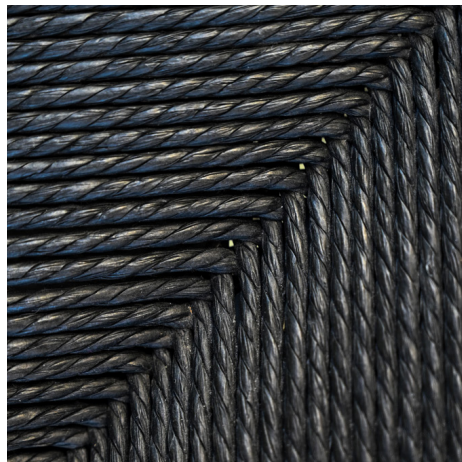

STAHL+BAND

WICKER + RUSH + DANISH CHORD + LEATHER WRAPPING

Certain pieces will be able to be wrapped in either Wicker, Rush, Danish Chord, Or Leather Chord. Below are the options for the finishes.

Netz Side table in Black leather Chord

STAHL+BAND

LEATHER | RUSH | WICKER

Leather Wrapping | Natural

Leather Wrapping | Cognac

Leather Wrapping | Black

Leather Wrapping | Green

Danish Chord | Natural

Danish Chord | Black

Rush | Natural

Rush | Caramel

Outdoor Wicker

STAHL+BAND

LEATHER | RUSH | WICKER

Wicker | Natural

Wicker | Caramel

Wicker | Black