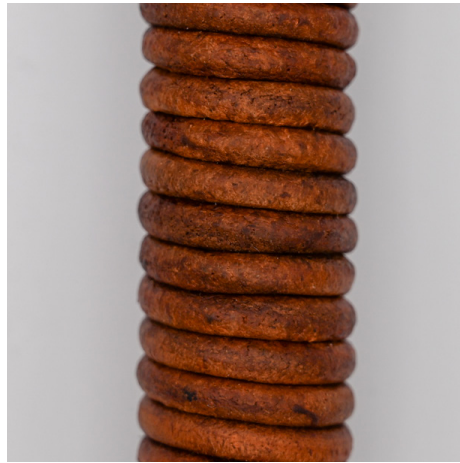

STAHL+BAND

WICKER + RUSH + DANISH CHORD + LEATHER WRAPPING

Certain pieces will be able to be wrapped in either Wicker, Rush, Danish Chord, Or Leather Chord. Below are the options for the finishes.

Netz Side table in Black leather Chord

STAHL+BAND

LEATHER | RUSH | WICKER

Leather Wrapping | Natural

Leather Wrapping | Cognac

Leather Wrapping | Black

Leather Wrapping | Green

Danish Chord | Natural

Danish Chord | Black

Rush | Natural

Rush | Caramel

Outdoor Wicker

STAHL+BAND

LEATHER | RUSH | WICKER

Wicker | Natural

Wicker | Caramel

Wicker | Black