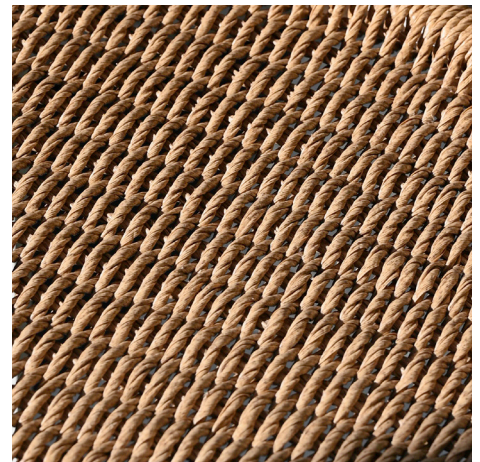

STAHL+BAND

WICKER + RUSH + DANISH CHORD + LEATHER WRAPPING

Certain pieces will be able to be wrapped in either Wicker, Rush, Danish Chord, Or Leather Chord. Below are the options for the finishes.

Netz Side table in Black leather Chord

STAHL+BAND

LEATHER | RUSH | WICKER

Leather Wrapping | Natural

Leather Wrapping | Cognac

Leather Wrapping | Black

Leather Wrapping | Green

Danish Chord | Natural

Danish Chord | Black

Rush | Natural

Rush | Caramel

Outdoor Wicker

STAHL+BAND

LEATHER | RUSH | WICKER

Wicker | Natural

Wicker | Caramel

Wicker | Black