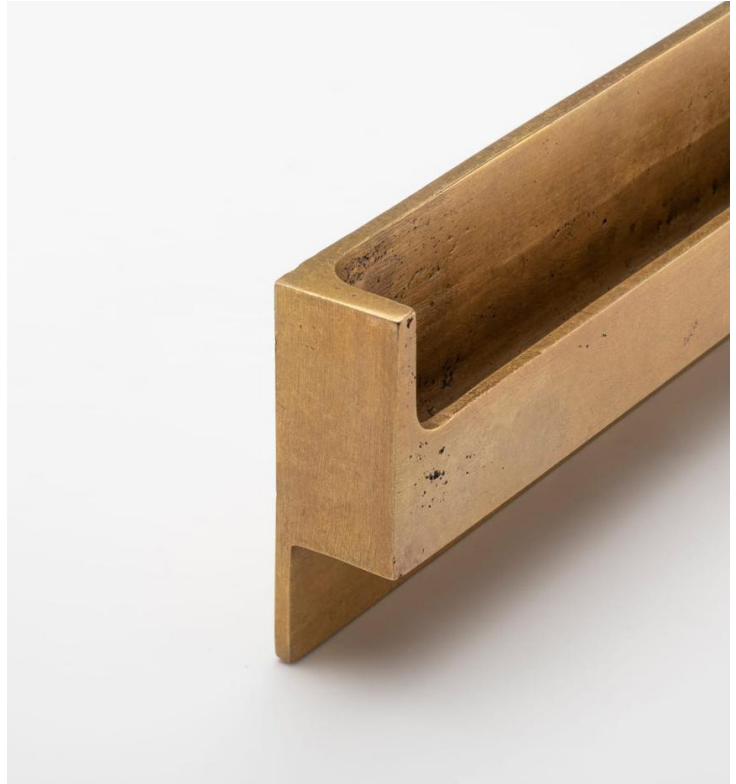

S+B

Pull 04 shown in Bronze.

PULL 04

Dimensions

$25/32$ " W \times $1\ 18/32$ " H \times $7\ 28/32$ " L

Available Finishes

Aluminium

Bronze