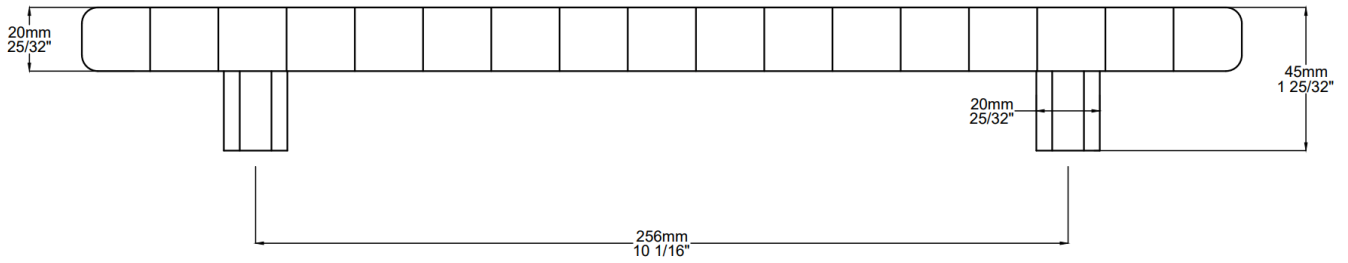

Closet Streaker Cabinet Pull shown in Dark Band.

CLOSET STREAKER CABINET PULL

Dimensions

Small: $1 \frac{1}{32}$ " W x $10 \frac{7}{32}$ " L
Medium: $1 \frac{3}{32}$ " W x $14 \frac{3}{8}$ " L
Large: $1 \frac{3}{16}$ " W x $16 \frac{1}{2}$ " L

Available Wood Finishes

Light Band Dark Band Colour Band

List Price

Upon Request

** List pricing is subject to change and does not include shipping.*

Specification Drawings

Small

Medium

Large