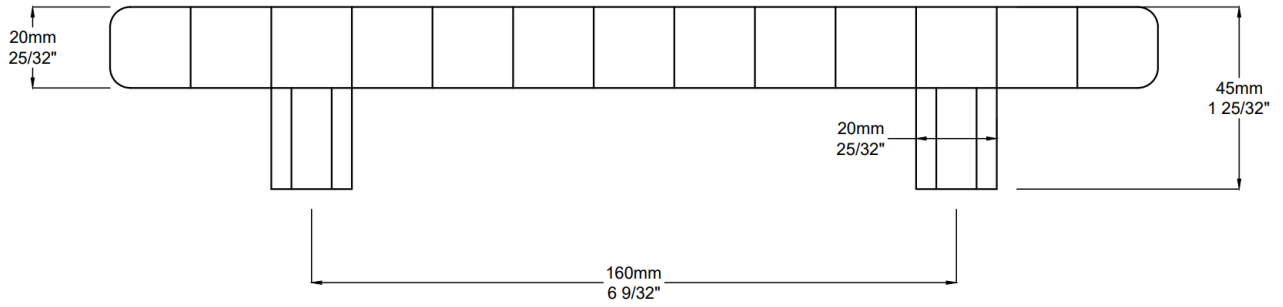

Closet Streaker Cabinet Pull shown in Dark Band.

CLOSET STREAKER CABINET PULL

Dimensions

Small: $1 \frac{1}{32}$ " W x $10 \frac{7}{32}$ " L
Medium: $1 \frac{3}{32}$ " W x $14 \frac{3}{8}$ " L
Large: $1 \frac{3}{16}$ " W x $16 \frac{1}{2}$ " L

Available Wood Finishes

Light Band Dark Band Colour Band

List Price

Upon Request

** List pricing is subject to change and does not include shipping.*

Specification Drawings

Small

Medium

Large