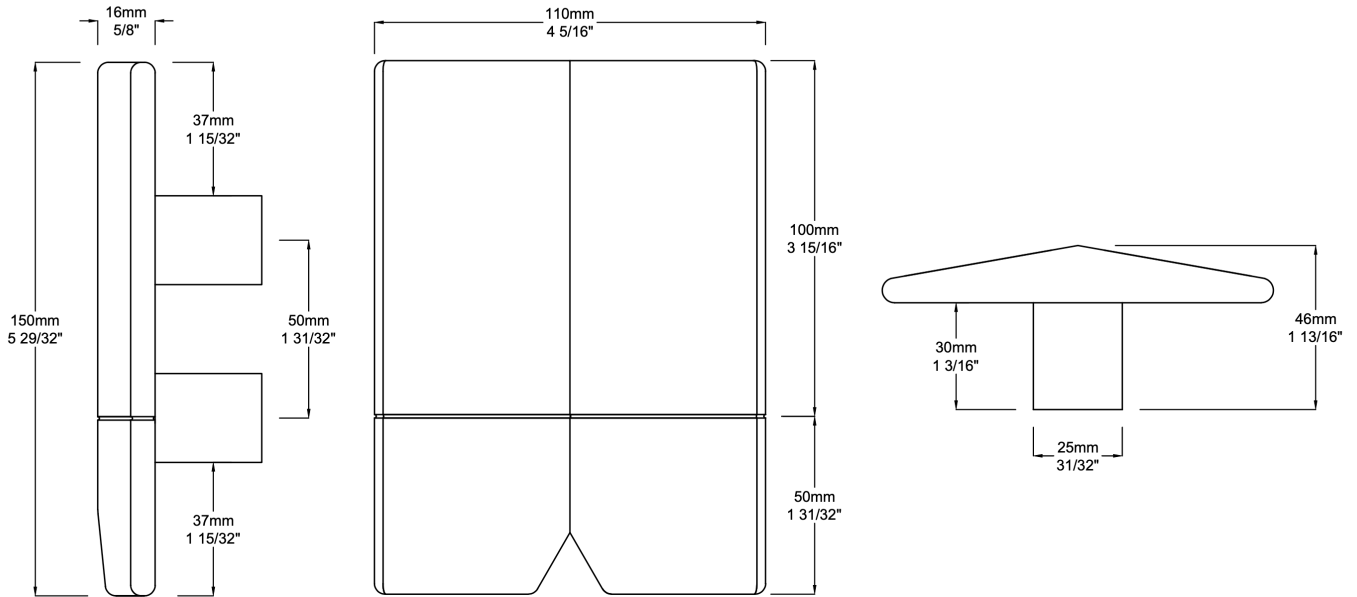

## SLIM JIM PULL HANDLE

Dimensions

Small: 4 <sup>5</sup>/<sub>16</sub>" W x 5 <sup>29</sup>/<sub>32</sub>" L

Large: 7 <sup>1</sup>/<sub>16</sub>" W x 9 <sup>7</sup>/<sub>16</sub>" L

Available Finishes

*Patinated  
Bronze*

List Price

Upon Request

*\* List pricing is subject to change and does not include shipping*

Specification Drawing

Small

Large