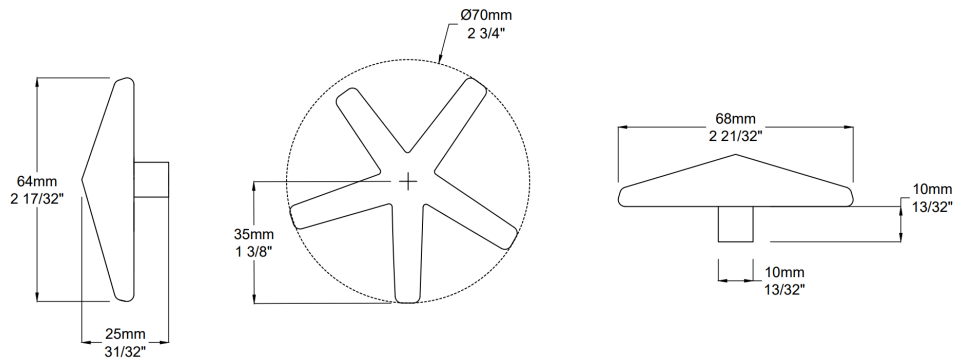

## NARCISSIST STAR CUPBOARD KNOB

Dimensions

Small: 2 <sup>3</sup>/<sub>4</sub>"  $\phi$   
Large: 3 <sup>15</sup>/<sub>16</sub>"  $\phi$

Available Finishes

*Patinated  
Bronze*

List Price

Upon Request

*\* List pricing is subject to change and does not include shipping*

---

Specification Drawings

Small

Large