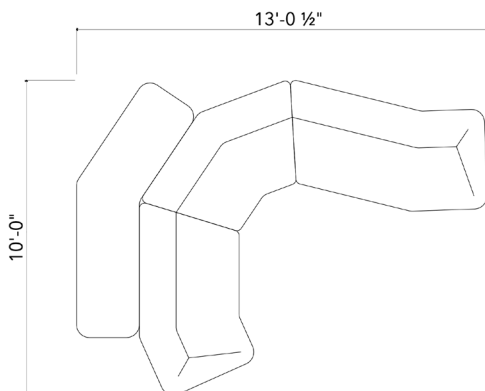

stahlandband.com
info@stahlandband.com
424.228.4134

Pouf Sectional Outdoor shown in Design of Times Fabric "Sakodu" Color: yo25018 and yp25017

POUF SECTIONAL - OUTDOOR

Standard Dimensions	Overall: 11' 1/2" L × 10' W × 27 1/2" H Seat Height: 17" H
COM	22 yards <small>* Minimum 54" plain goods, non-repeating pattern.</small>
List Price *	\$32,350 <small>* List pricing is subject to change and does not include shipping</small>

Specification Drawing

stahlandband.com
 info@stahlandband.com
 424.228.4134

Pouf Sectional Plus Outdoors shown in Rosemary Hallgarten 2-28881 Rouche Mustard.

POUF SECTIONAL PLUS - OUTDOOR

Standard Dimensions

Overall: 13' 1/2" L × 10' W × 27 1/2" H
 Seat Height: 17"

COM

Sectional: 22 yards
 Bench: 11 yards

** Minimum 54" plain goods, non-repeating pattern.
 * COL pricing please inquire.*

List Price *

\$42,150

** List pricing is subject to change and does not include shipping*

Specification Drawing

stahlandband.com
 info@stahlandband.com
 424.228.4134

Pouf Sectional Trio Outdoor shown in Navy Blue Outdoor Fabric.

POUF SECTIONAL TRIO

Standard Dimensions	Overall: 17'7" L × 11'10 1/2" W × 27 1/2" H Seat Height: 17"	
COM	Sectional: 22 yards Bench: 10.5 yards Ottoman: 17 yards	<i>* Minimum 54" plain goods, non-repeating pattern. * COL pricing please inquire.</i>
List Price *	\$50,700	<i>* List pricing is subject to change and does not include shipping</i>