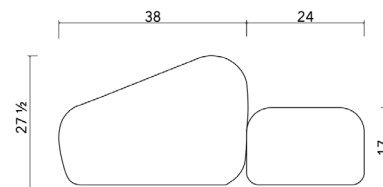

stahlandband.com
info@stahlandband.com
424.228.4134

Pouf Sectional Outdoor shown in Design of Times Fabric "Sakodu" Color: yo25018 and yp25017

POUF SECTIONAL - OUTDOOR

Standard Dimensions	Overall: 11' 1/2" L × 10' W × 27 1/2" H Seat Height: 17" H
COM	22 yards <small>* Minimum 54" plain goods, non-repeating pattern.</small>
List Price *	\$32,350 <small>* List pricing is subject to change and does not include shipping</small>

Specification Drawing

stahlandband.com
 info@stahlandband.com
 424.228.4134

Pouf Sectional Plus Outdoors shown in Rosemary Hallgarten 2-28881 Rouche Mustard.

POUF SECTIONAL PLUS - OUTDOOR

Standard Dimensions

Overall: 13' 1/2" L × 10' W × 27 1/2" H
 Seat Height: 17"

COM

Sectional: 22 yards
 Bench: 11 yards

** Minimum 54" plain goods, non-repeating pattern.
 * COL pricing please inquire.*

List Price *

\$42,150

** List pricing is subject to change and does not include shipping*

Specification Drawing

stahlandband.com
 info@stahlandband.com
 424.228.4134

Pouf Sectional Trio Outdoor shown in Navy Blue Outdoor Fabric.

POUF SECTIONAL TRIO

Standard Dimensions	Overall: 17'7" L × 11'10 1/2" W × 27 1/2" H Seat Height: 17"	
COM	Sectional: 22 yards Bench: 10.5 yards Ottoman: 17 yards	<i>* Minimum 54" plain goods, non-repeating pattern. * COL pricing please inquire.</i>
List Price *	\$50,700	<i>* List pricing is subject to change and does not include shipping</i>