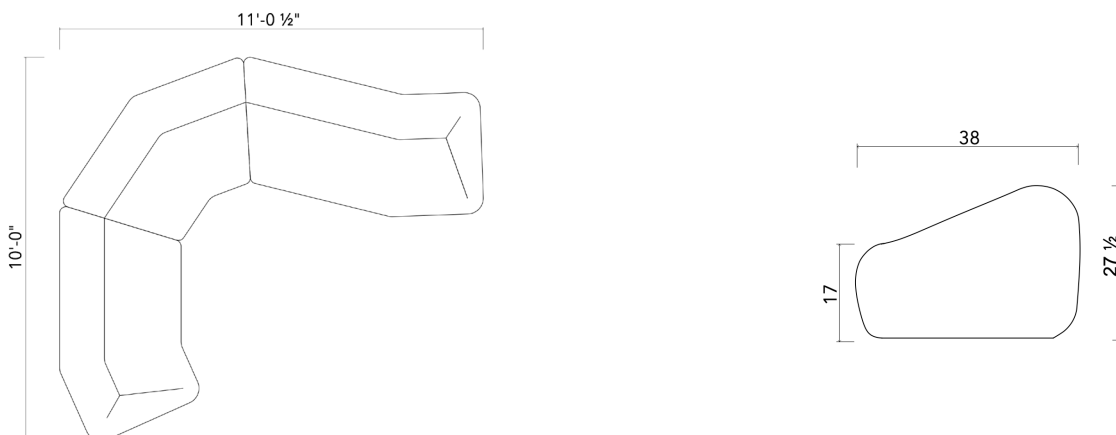

stahlandband.com
info@stahlandband.com
424.228.4134

Pouf Sectional Outdoor shown in Design of Times Fabric "Sakodu" Color: yo25018 and yp25017

POUF SECTIONAL - OUTDOOR

Standard Dimensions	Overall: 11' 1/2" L × 10' W × 27 1/2" H Seat Height: 17" H
COM	22 yards <small>* Minimum 54" plain goods, non-repeating pattern.</small>
List Price *	\$32,350 <small>* List pricing is subject to change and does not include shipping</small>

Specification Drawing

stahlandband.com
 info@stahlandband.com
 424.228.4134

Pouf Sectional Plus Outdoors shown in Rosemary Hallgarten 2-28881 Rouche Mustard.

POUF SECTIONAL PLUS - OUTDOOR

Standard Dimensions

Overall: 13' 1/2" L × 10' W × 27 1/2" H
 Seat Height: 17"

COM

Sectional: 22 yards
 Bench: 11 yards

** Minimum 54" plain goods, non-repeating pattern.
 * COL pricing please inquire.*

List Price *

\$42,150

** List pricing is subject to change and does not include shipping*

Specification Drawing

stahlandband.com
 info@stahlandband.com
 424.228.4134

Pouf Sectional Trio Outdoor shown in Navy Blue Outdoor Fabric.

POUF SECTIONAL TRIO

Standard Dimensions	Overall: 17'7" L × 11'10 1/2" W × 27 1/2" H Seat Height: 17"	
COM	Sectional: 22 yards Bench: 10.5 yards Ottoman: 17 yards	<i>* Minimum 54" plain goods, non-repeating pattern. * COL pricing please inquire.</i>
List Price *	\$50,700	<i>* List pricing is subject to change and does not include shipping</i>