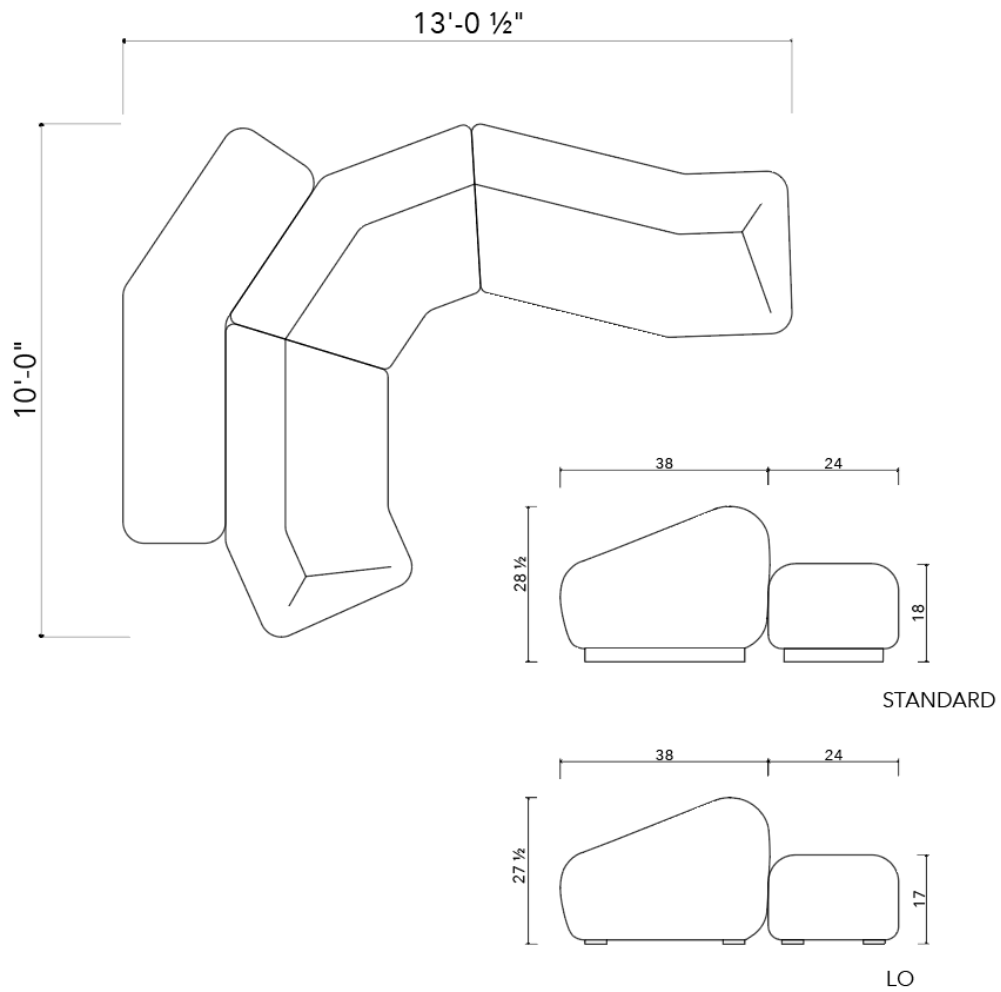

stahlandband.com
info@stahlandband.com
424.228.4134

Specification Drawing