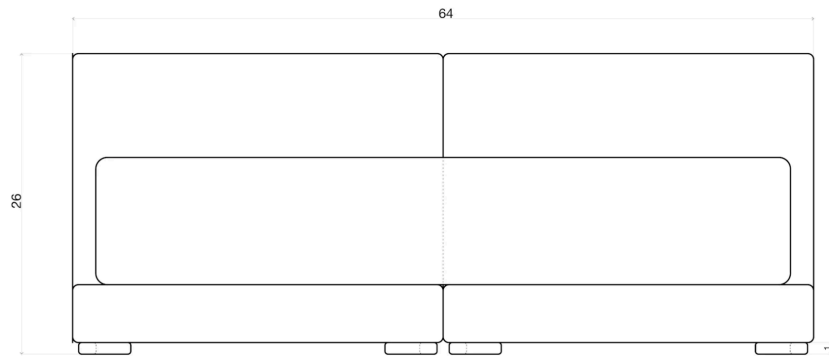

stahlandband.com
info@stahlandband.com
424.228.4134

Specification Drawing

Queen