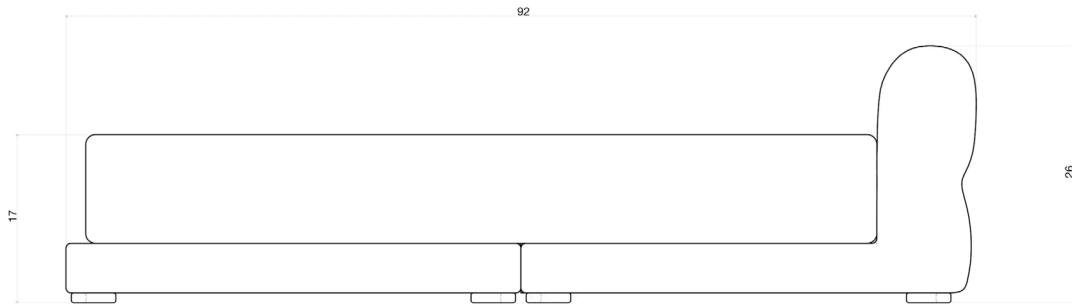

stahlandband.com
info@stahlandband.com
424.228.4134

Specification Drawing

Queen