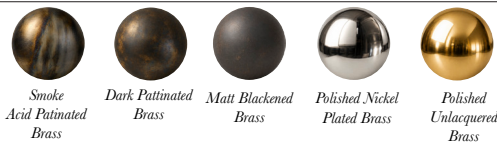

### Standard Dimensions

11 1/8" H x 4 7/8" D x 4" W  
Shade: 3" Ø Top - 4" Ø Bottom x 5 1/2" H

### Available Metal Finishes

\*All metal finishes are hand-applied living finishes and will patina and change for the better with time. Slight variations in tone and appearance are to be expected.